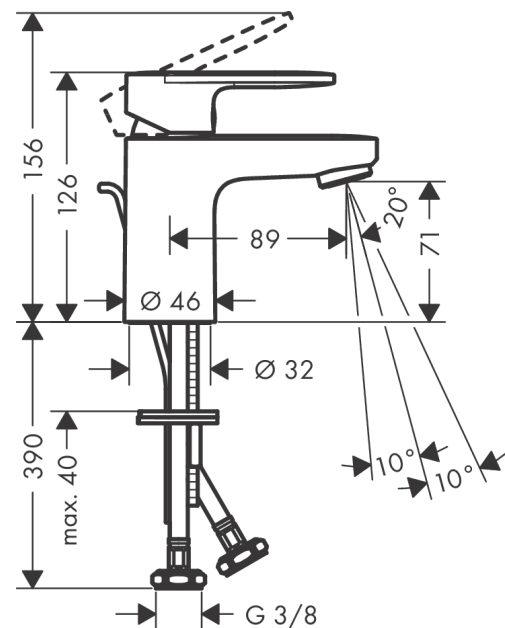

Vernis Blend
Single lever basin mixer 70 with pop-up waste set
 Surfaces: **Matt Black** Article Number: **71550670**

Description

product features

- consists of: single lever basin mixer, waste set
- ComfortZone 70
- projection 89 mm
- spray type: normal spray
- swiveling spray former
- maximum flow rate at 3 bar: 5 l/min
- ceramic cartridge
- temperature limitation adjustable
- suitable for continuous flow water heaters
- material waste set: synthetic
- connection type: G 3/8 connections
- connection dimension: DN15
- pop-up waste set G 1 1/4

Technology

Product image

Scale drawing

Vernis Blend

Single lever basin mixer 70 with pop-up waste set

Surfaces: **Matt Black** Article Number: **71550670**

Flowchart